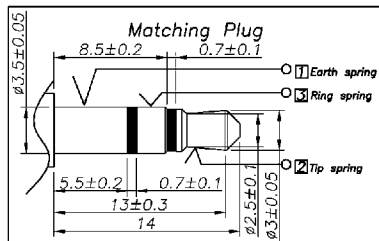

P. C. B Layout
(Copper-sided view)

Model No. ST-214C