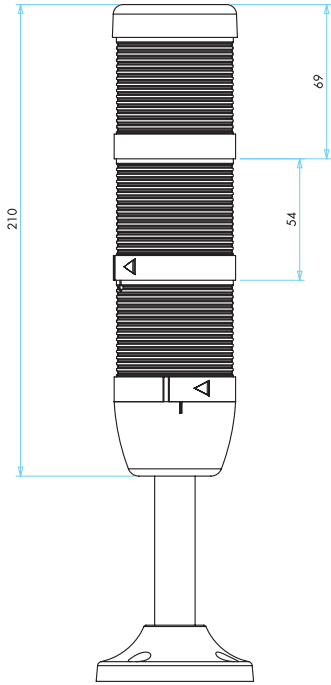

Boyutlar (mm) / Dimensions (mm)

IKA M 01