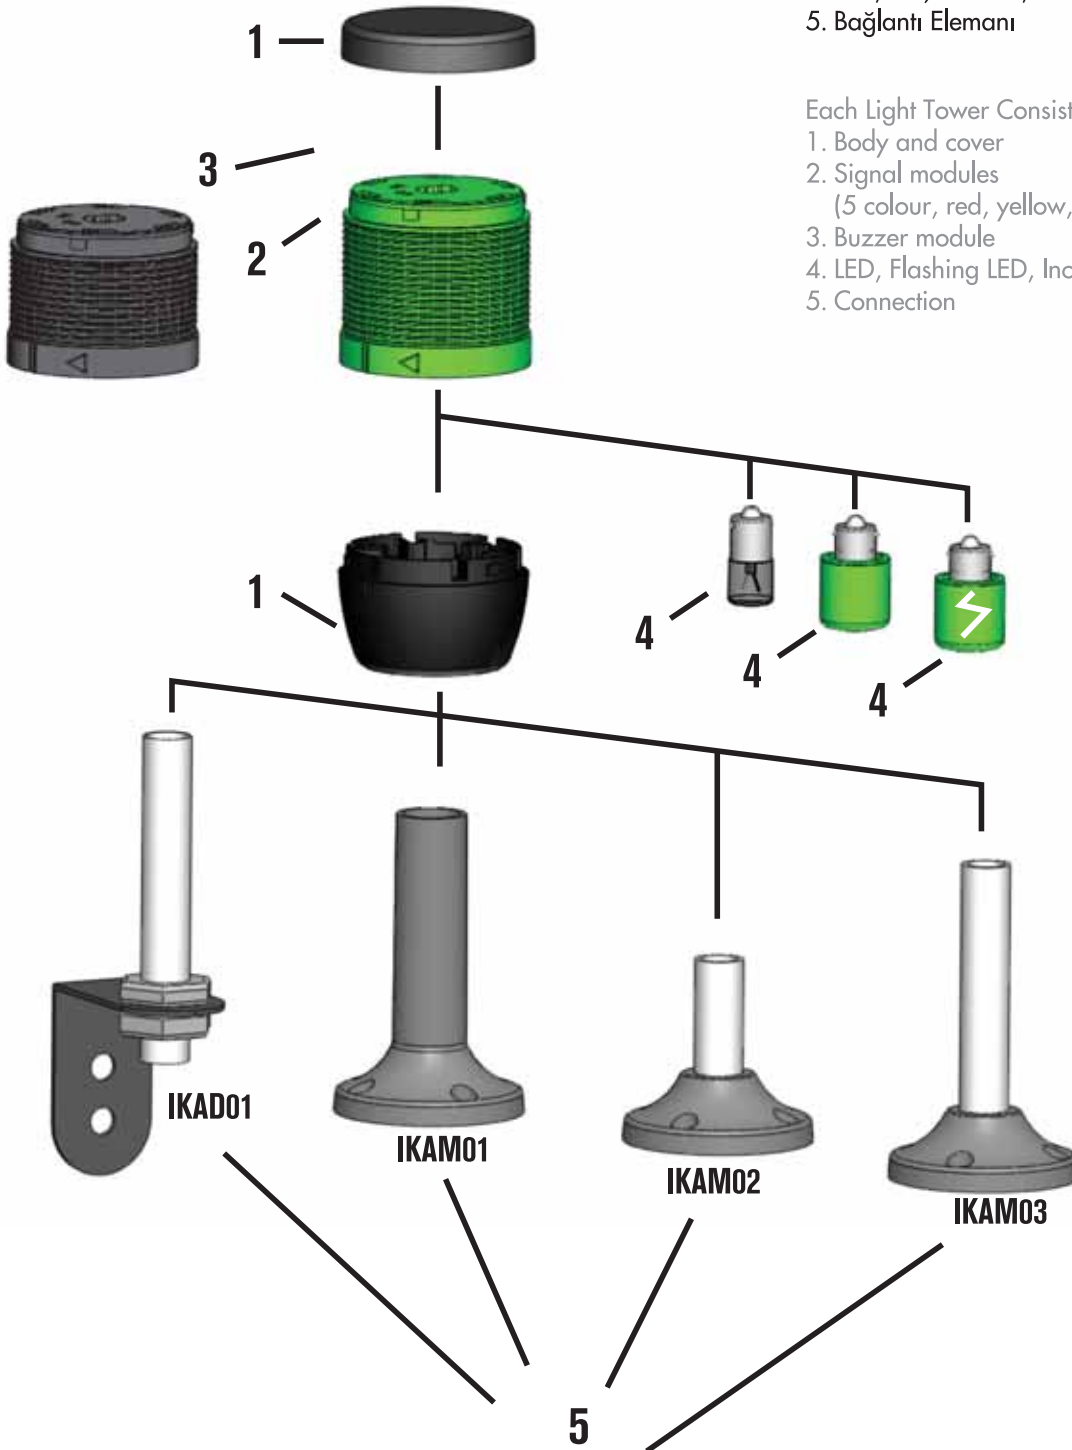

4 Katlı Buzzerli Işıklı Kolon  
4 Stage Light Tower With Buzzer

Ampul Tipi Bulb Type	Gerilim Voltage	LED LED	Flaşörlü LED Flashing LED	Akkor Flamanlı Incandecent
Sipariş Kodu Order Code	024	IK75L024ZM01	IK75F024ZM01	IK75A024ZM01
	230	IK75L220ZM01	IK75F220ZM01	IK75A220ZM01

Each Light Tower Consists of Below Components  
 1. Body and cover  
 2. Signal modules  
 (5 colour, red, yellow, green, blue, white)  
 3. Buzzer module  
 4. LED, Flashing LED, Incandescent bulb  
 5. Connection