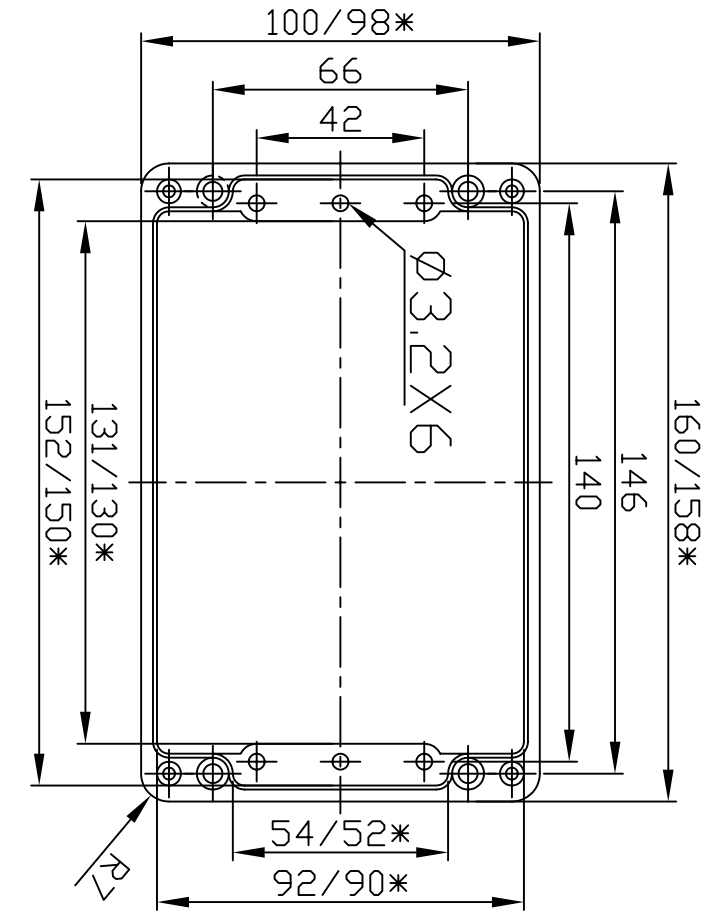

# G116

宜又實業有限公司  
GAINTA INDUSTRIES LTD.

DES'D  
BY

DRA'D  
BY

CHK'D  
BY

SCALE  
1:2

DATE

MATE.  
ALU

TITLE

G116

DWG NO.

REVISED

DESCRIPTION