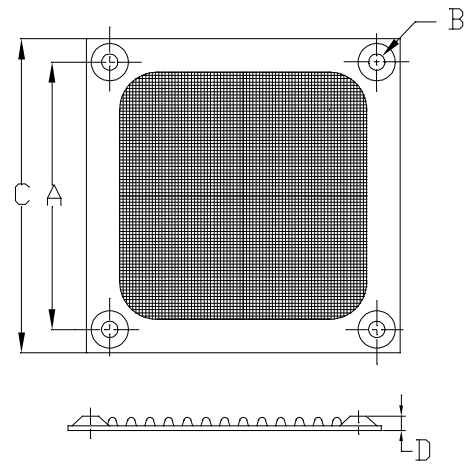

Metal Fan Filter

MODEL	A	B	C	D
K-MF06E-4HA	50	4.32	60	4.0

MODEL	A	B	C	D
K-MF08E-4HA	71.4	4.32	83.8	3.5

MODEL	A	B	C	D
K-MF16E-2HA	162	4.3	182	4.15

MODEL	A	B	C	D
K-MF09E-4HA	82.5	4.32	92	4.0

MODEL	A	B	C	D
K-MF12E-4HA	104.8	4.32	118.9	3.5