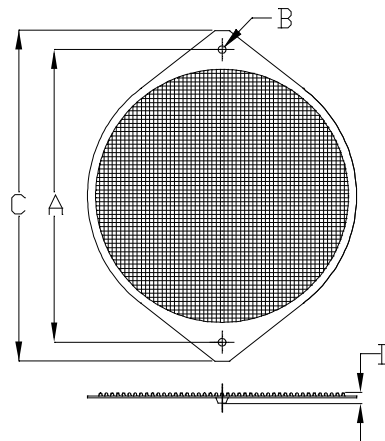

Metal Fan Filter

MODEL	A	B	C	D
K-MF06E-4HA	50	4.32	60	4.0

MODEL	A	B	C	D
K-MF08E-4HA	71.4	4.32	83.8	3.5

MODEL	A	B	C	D
K-MF16E-2HA	162	4.3	182	4.15

MODEL	A	B	C	D
K-MF09E-4HA	82.5	4.32	92	4.0

MODEL	A	B	C	D
K-MF12E-4HA	104.8	4.32	118.9	3.5