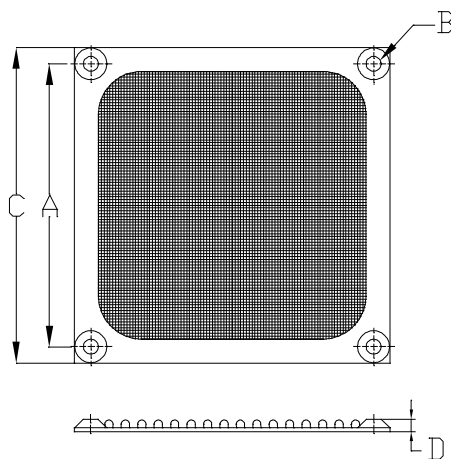

Metal Fan Filter

MODEL	A	B	C	D
K-MF06E-4HA	50	4.32	60	4.0

MODEL	A	B	C	D
K-MF08E-4HA	71.4	4.32	83.8	3.5

MODEL	A	B	C	D
K-MF16E-2HA	162	4.3	182	4.15

MODEL	A	B	C	D
K-MF09E-4HA	82.5	4.32	92	4.0

MODEL	A	B	C	D
K-MF12E-4HA	104.8	4.32	118.9	3.5