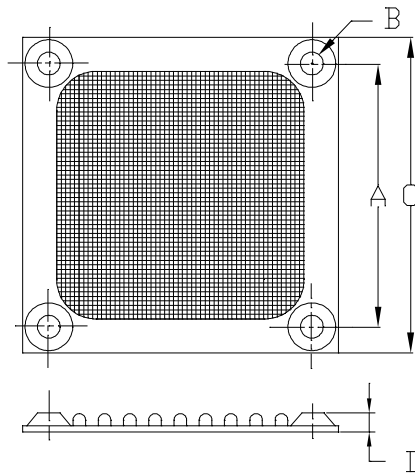

Metal Fan Filter

MODEL	A	B	C	D
K-MF06E-4HA	50	4.32	60	4.0

MODEL	A	B	C	D
K-MF08E-4HA	71.4	4.32	83.8	3.5

MODEL	A	B	C	D
K-MF16E-2HA	162	4.3	182	4.15

MODEL	A	B	C	D
K-MF09E-4HA	82.5	4.32	92	4.0

MODEL	A	B	C	D
K-MF12E-4HA	104.8	4.32	118.9	3.5