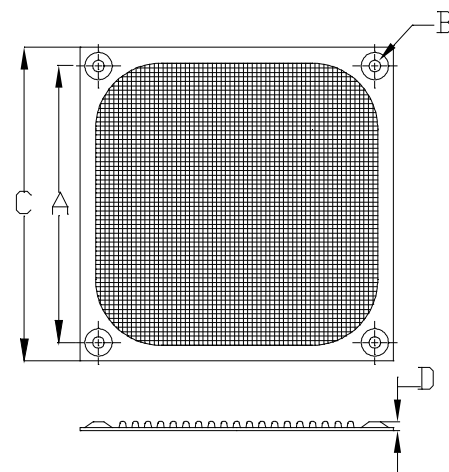

Metal Fan Filter

MODEL	A	B	C	D
K-MF06E-4HA	50	4.32	60	4.0

MODEL	A	B	C	D
K-MF08E-4HA	71.4	4.32	83.8	3.5

MODEL	A	B	C	D
K-MF16E-2HA	162	4.3	182	4.15

MODEL	A	B	C	D
K-MF09E-4HA	82.5	4.32	92	4.0

MODEL	A	B	C	D
K-MF12E-4HA	104.8	4.32	118.9	3.5