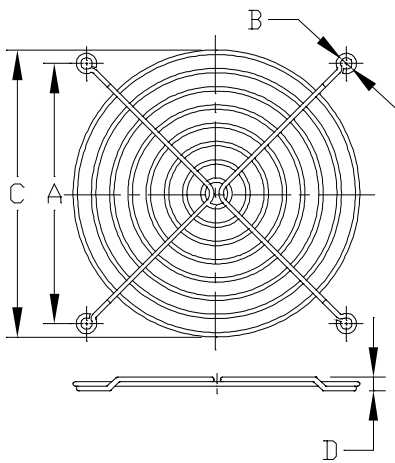

## Metal Fan Guard

MODEL	A	B	C	D
K-G06B04-4HA	50	4.6	53	4.4

MODEL	A	B	C	D
K-G06B04-4HB	50	4.6	53	5.2

MODEL	A	B	C	D
K-G07F04-4HA	61.5	4.5	64.2	4.0

MODEL	A	B	C	D
K-G08A05-4HA	71.5	4.9	76	5.5

MODEL	A	B	C	D
K-G08B05-4HA	71.5	4.6	76	5.5

MODEL	A	B	C	D
K-G09A06-4HA	82.5	4.9	90	5.5

## Metal Fan Guard

MODEL	A	B	C	D
K-G09B06-4HB	82.4	4.6	89.8	5.0

MODEL	A	B	C	D
K-G12B07-4HA	105	4.6	115.6	5.5

MODEL	A	B	C	D
K-G12B08-4HA	105	4.6	115.6	5.5

MODEL	A	B	C	D
K-G12A08-4HA	105	4.9	115.6	5.5

MODEL	A	B	C	D
K-G17H10-2HA	162	4.8	154.4	6.45

MODEL	A	B	C	D
K-G17H10-2HB	162	4.8	154.4	6.45