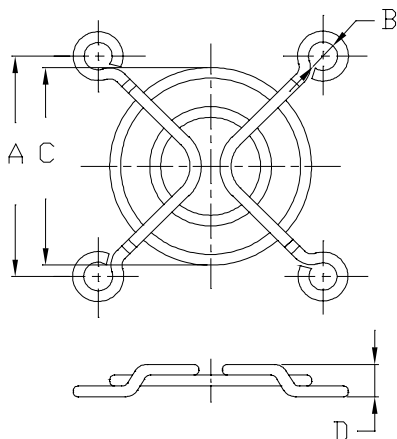

## Metal Fan Guard

MODEL	A	B	C	D
K-G02C02-2PAU	28.2	3.2	24.0	2.5

MODEL	A	B	C	D
K-G03C02-4HA	24	3.2	21.8	4.8

MODEL	A	B	C	D
K-G0BD02-4HA	29	4	27	4

MODEL	A	B	C	D
K-G04D02-4HA	32	4.0	29.1	4.8

MODEL	A	B	C	D
K-G04B02-4HB	32	4.6	31.5	4.0

MODEL	A	B	C	D
K-G05B03-4HB	40	4.6	41.1	4.8

## Metal Fan Guard

MODEL	A	B	C	D
K-G06B04-4HA	50	4.6	53	4.4

MODEL	A	B	C	D
K-G06B04-4HB	50	4.6	53	5.2

MODEL	A	B	C	D
K-G07F04-4HA	61.5	4.5	64.2	4.0

MODEL	A	B	C	D
K-G08A05-4HA	71.5	4.9	76	5.5

MODEL	A	B	C	D
K-G08B05-4HA	71.5	4.6	76	5.5

MODEL	A	B	C	D
K-G17H10-2HB	162	4.8	154.4	6.45