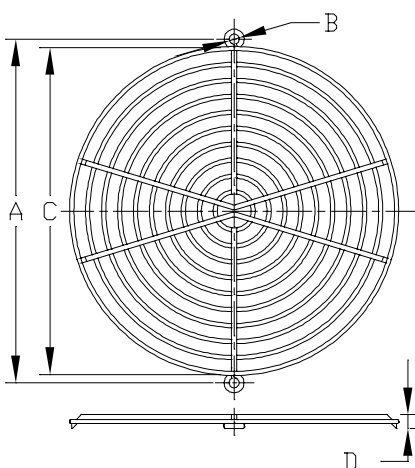

## Metal Fan Guard

MODEL	A	B	C	D
K-G09B06-4HB	82.4	4.6	89.8	5.0

MODEL	A	B	C	D
K-G12B07-4HA	105	4.6	115.6	5.5

MODEL	A	B	C	D
K-G12B08-4HA	105	4.6	115.6	5.5

MODEL	A	B	C	D
K-G12A08-4HA	105	4.9	115.6	5.5

MODEL	A	B	C	D
K-G17H10-2HA	162	4.8	154.4	6.45

MODEL	A	B	C	D
K-G17H10-2HB	162	4.8	154.4	6.45