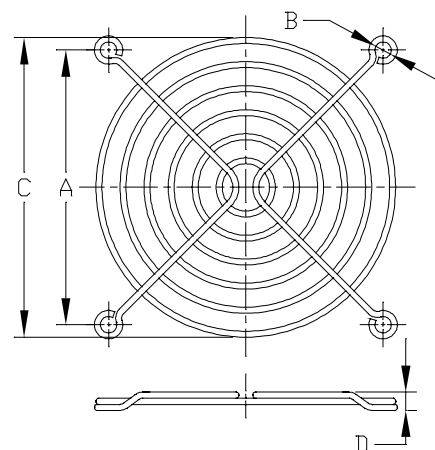

## Metal Fan Guard

MODEL	A	B	C	D
K-G02C02-2PAU	28.2	3.2	24.0	2.5

MODEL	A	B	C	D
K-G03C02-4HA	24	3.2	21.8	4.8

MODEL	A	B	C	D
K-G0BD02-4HA	29	4	27	4

MODEL	A	B	C	D
K-G04D02-4HA	32	4.0	29.1	4.8

MODEL	A	B	C	D
K-G04B02-4HB	32	4.6	31.5	4.0

MODEL	A	B	C	D
K-G05B03-4HB	40	4.6	41.1	4.8

## Metal Fan Guard

MODEL	A	B	C	D
K-G06B04-4HA	50	4.6	53	4.4

MODEL	A	B	C	D
K-G06B04-4HB	50	4.6	53	5.2

MODEL	A	B	C	D
K-G07F04-4HA	61.5	4.5	64.2	4.0

MODEL	A	B	C	D
K-G08A05-4HA	71.5	4.9	76	5.5

MODEL	A	B	C	D
K-G08B05-4HA	71.5	4.6	76	5.5