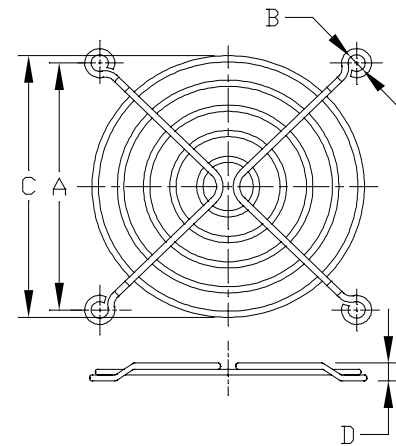

## Metal Fan Guard

MODEL	A	B	C	D
K-G02C02-2PAU	28.2	3.2	24.0	2.5

MODEL	A	B	C	D
K-G03C02-4HA	24	3.2	21.8	4.8

MODEL	A	B	C	D
K-G0BD02-4HA	29	4	27	4

MODEL	A	B	C	D
K-G04D02-4HA	32	4.0	29.1	4.8

MODEL	A	B	C	D
K-G04B02-4HB	32	4.6	31.5	4.0

MODEL	A	B	C	D
K-G05B03-4HB	40	4.6	41.1	4.8

## Metal Fan Guard

MODEL	A	B	C	D
K-G06B04-4HA	50	4.6	53	4.4

MODEL	A	B	C	D
K-G06B04-4HB	50	4.6	53	5.2

MODEL	A	B	C	D
K-G07F04-4HA	61.5	4.5	64.2	4.0

MODEL	A	B	C	D
K-G08A05-4HA	71.5	4.9	76	5.5

MODEL	A	B	C	D
K-G08B05-4HA	71.5	4.6	76	5.5

MODEL	A	B	C	D
K-G17H10-2HB	162	4.8	154.4	6.45