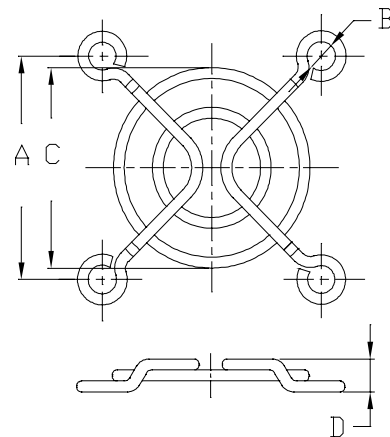

## Metal Fan Guard

MODEL	A	B	C	D
K-G02C02-2PAU	28.2	3.2	24.0	2.5

MODEL	A	B	C	D
K-G03C02-4HA	24	3.2	21.8	4.8

MODEL	A	B	C	D
K-G0BD02-4HA	29	4	27	4

MODEL	A	B	C	D
K-G04D02-4HA	32	4.0	29.1	4.8

MODEL	A	B	C	D
K-G04B02-4HB	32	4.6	31.5	4.0

MODEL	A	B	C	D
K-G05B03-4HB	40	4.6	41.1	4.8

## Metal Fan Guard

MODEL	A	B	C	D
K-G06B04-4HA	50	4.6	53	4.4

MODEL	A	B	C	D
K-G06B04-4HB	50	4.6	53	5.2

MODEL	A	B	C	D
K-G07F04-4HA	61.5	4.5	64.2	4.0

MODEL	A	B	C	D
K-G08A05-4HA	71.5	4.9	76	5.5

MODEL	A	B	C	D
K-G08B05-4HA	71.5	4.6	76	5.5

MODEL	A	B	C	D
K-G17H10-2HB	162	4.8	154.4	6.45