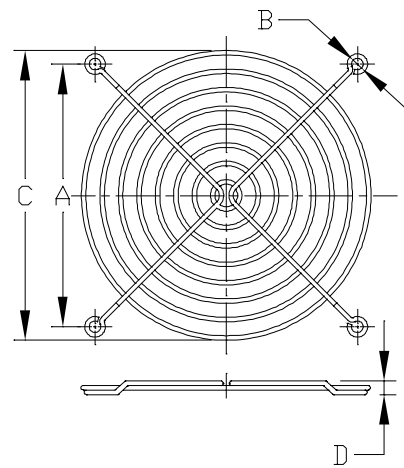

## Metal Fan Guard

MODEL	A	B	C	D
K-G09B06-4HB	82.4	4.6	89.8	5.0

MODEL	A	B	C	D
K-G12B07-4HA	105	4.6	115.6	5.5

MODEL	A	B	C	D
K-G12B08-4HA	105	4.6	115.6	5.5

MODEL	A	B	C	D
K-G12A08-4HA	105	4.9	115.6	5.5

MODEL	A	B	C	D
K-G17H10-2HA	162	4.8	154.4	6.45

MODEL	A	B	C	D
K-G17H10-2HB	162	4.8	154.4	6.45