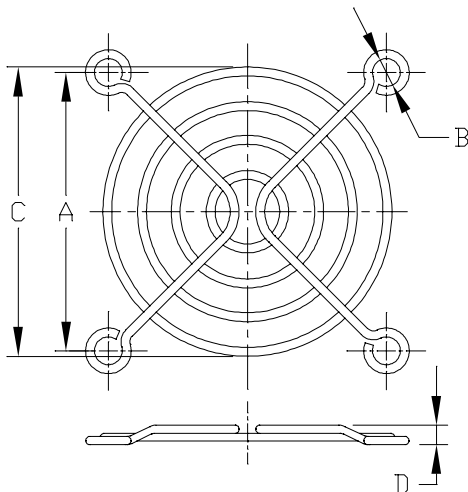

## Metal Fan Guard

MODEL	A	B	C	D
K-G02C02-2PAU	28.2	3.2	24.0	2.5

MODEL	A	B	C	D
K-G03C02-4HA	24	3.2	21.8	4.8

MODEL	A	B	C	D
K-G0BD02-4HA	29	4	27	4

MODEL	A	B	C	D
K-G04D02-4HA	32	4.0	29.1	4.8

MODEL	A	B	C	D
K-G04B02-4HB	32	4.6	31.5	4.0

MODEL	A	B	C	D
K-G05B03-4HB	40	4.6	41.1	4.8

## Metal Fan Guard

MODEL	A	B	C	D
K-G06B04-4HA	50	4.6	53	4.4

MODEL	A	B	C	D
K-G06B04-4HB	50	4.6	53	5.2

MODEL	A	B	C	D
K-G07F04-4HA	61.5	4.5	64.2	4.0

MODEL	A	B	C	D
K-G08A05-4HA	71.5	4.9	76	5.5

MODEL	A	B	C	D
K-G08B05-4HA	71.5	4.6	76	5.5

MODEL	A	B	C	D
K-G17H10-2HB	162	4.8	154.4	6.45