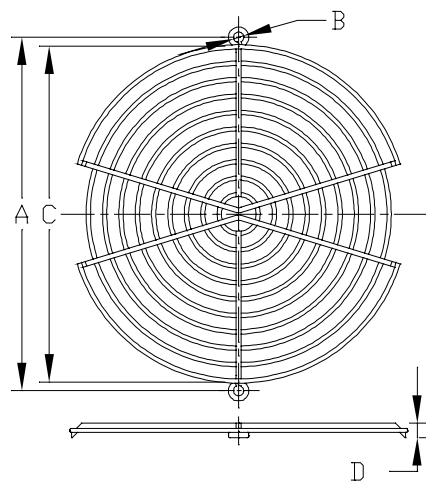

## Metal Fan Guard

MODEL	A	B	C	D
K-G09B06-4HB	82.4	4.6	89.8	5.0

MODEL	A	B	C	D
K-G12B07-4HA	105	4.6	115.6	5.5

MODEL	A	B	C	D
K-G12B08-4HA	105	4.6	115.6	5.5

MODEL	A	B	C	D
K-G12A08-4HA	105	4.9	115.6	5.5

MODEL	A	B	C	D
K-G17H10-2HA	162	4.8	154.4	6.45

MODEL	A	B	C	D
K-G17H10-2HB	162	4.8	154.4	6.45