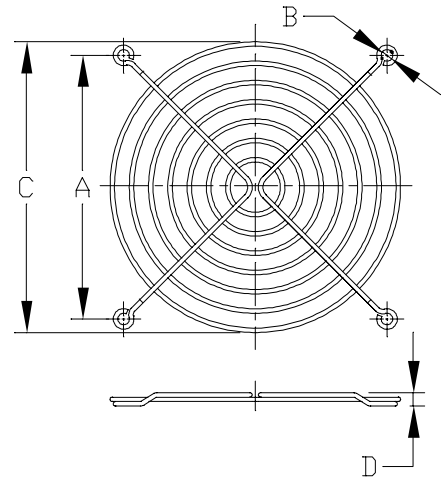

MODEL	A	B	C	D
K-G12B07-4HA	105	4.6	115.6	5.5