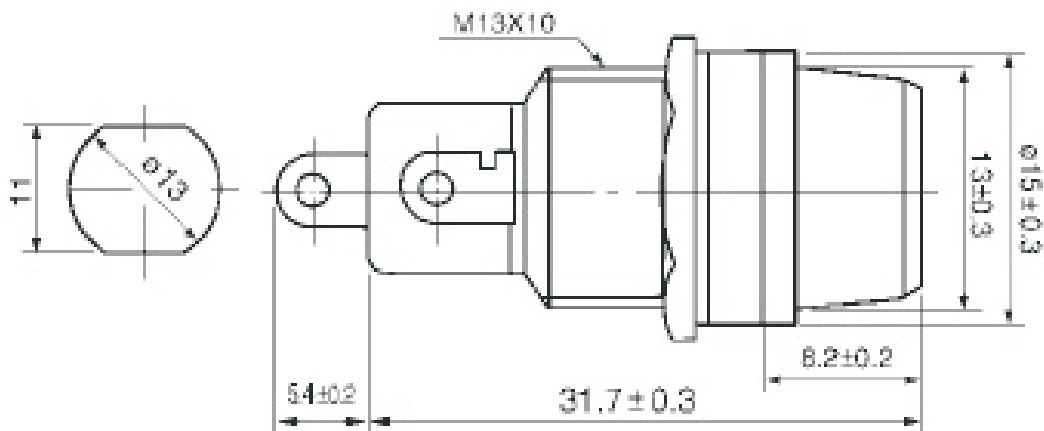

FUSE AND FUSE HOLDER

Fuse holders*Fuse Clips

KLS5-254-2 Pane Mount Fuse Holder For Fuse 5.2×20mm

Product Information

Suitable fuse:5.2×20mm

Maximum rated value:10A.250V.AC

Housing:High temperature resisting flame-retarded plastic

Pole:Silver-plating brass

ORDER INFORMATION

Product NO.: KLS5-254-2

Pos. NO.

Fuse Holder For Fuse 5.2×20mm