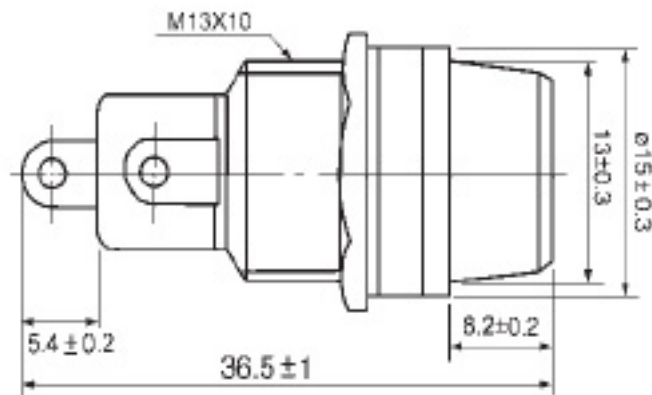

FUSE AND FUSE HOLDER

Fuse holders*Fuse Clips

KLS5-254 Pane Mount Fuse Holder For Fuse 5.2×20mm

Product Information

Suitable fuse:5.2×20mm

Maximum rated value:10A.250V.AC

Housing:High temperature resisting flame-retarded plastic

Pole:Silver-plating brass

ORDER INFORMATION

Product NO.: KLS5-254

Pos. NO. _____

_____ Fuse Holder For Fuse 5.2×20mm