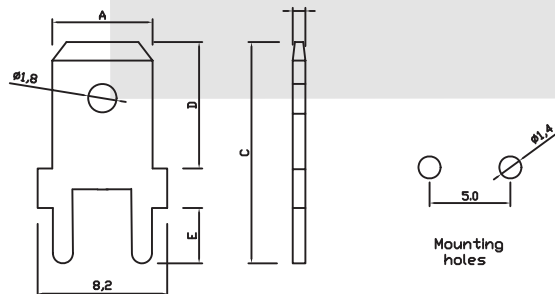

Terminals Series

KLS8-01128 Terminal Series

Terminal Material: Brass

VIII

Model No.	A	T	C	D	E	packing
PC-110	2.8	0.5	11	7	3	1000
PC-187	4.8	0.5	14	7	5	
		0.8				
PC-250	6.35	0.8	13.5	8	3.65	

ORDER INFORMATION

KLS8-01128 -PC-110-0.5