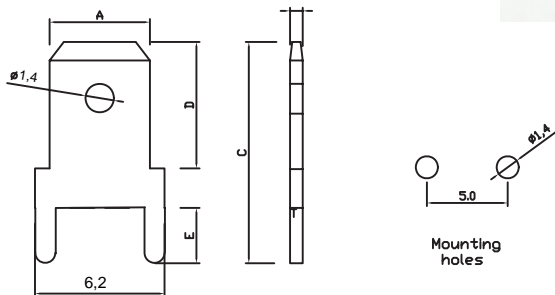

Terminals Series

KLS8-01128 Terminal Series

Terminal Material: Brass

VIII

Model No.	A	T	C	D	E	packing
PC-110	2.8	0.5	11	7	3	1000
PC-187	4.8	0.5	14	7	5	
		0.8				
PC-250	6.35	0.8	13.5	8	3.65	

ORDER INFORMATION

KLS8-01128 -PC-110-0.5