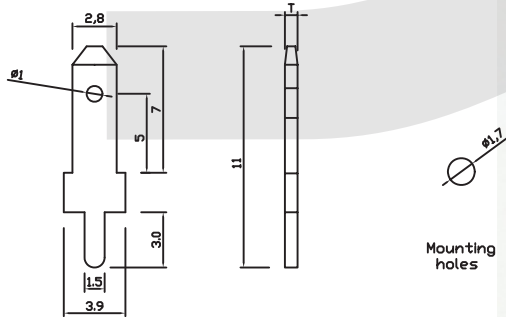

Terminals Series

KLS8-01128 Terminal Series

Terminal Material: Brass

VIII

Model No.	A	T	C	D	E	packing
PC-110	2.8	0.5	11	7	3	1000
PC-187	4.8	0.5	14	7	5	
		0.8				
PC-250	6.35	0.8	13.5	8	3.65	

ORDER INFORMATION

KLS8-01128 -PC-110-0.5