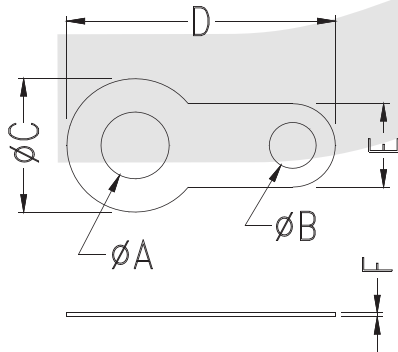

Terminals Series

KLS8-01133 Ground terminal Series

Terminal Material: Brass

VIII

Model No.	A	B	C	D	E	F	Packaging
ND-2	2.2	1.5	5	12	2.8	0.25	1000PCS
ND-3	3.2	1.5	6.4	14	3	0.3	
ND-4	4.2	1.5	8.0	15	3.5	0.3	
ND-5	5.2	1.5	10.0	18	4.2	0.3	
ND-6	6.2	2.0	12.0	21	5.0	0.3	
ND-8	8.2	2.0	16.0	25	5.0	0.3	

ORDER INFORMATION

KLS8-01133 - ND-2

Item No.
Ground terminal Series
Part Number