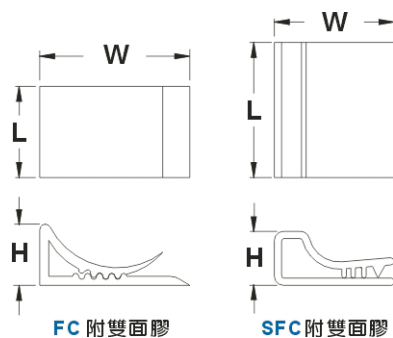

### KLS8-0406 SADDLE TYPE TIE MOUNT Cable Clamp Series

Material : UL Approved Nylon66, 94V-2  
Screw applied. Unique cradle design provides maximum stability and rigidity to wire bundle

Unit:mm

Item No.	H	L	W	T	B	Packing
HC-0	5	19.6	9.5	5.2	3.7	100pcs
HC-0L	5	19	9.5	5	5.2	
HC-0R	6.2	19.1	10	5.4	4.2	
HC-1	7	15	10	5	3.5	
HC-1S	5.9	12.8	7	4	3.3	
HC-2S	9.8	23	16	9	5	
HC-2	9.8	23	16	9	6	
HC-2L	9.8	23	16	9	6.5	
HC-3	17.5	23	13.8	9.5	5.3	
HC-4	11.6	30	14.7	9.3	5.0	
HC-5	9.7	21.3	15.5	7.8	5.8*9.7	

### KLS8-0407 Adhesive Flat Cable Clamp Series

Mode of finest P.V.C. backed with quality adhesive tape.  
Conduct your flat cable neatly and firmly.  
Insert your cable into the clamp and your job is done.  
Color: Grey

Unit:mm

Item No.	L	W	H	Packing
FC-15	15	25	10	100pcs
FC-20	20	25	10	
FC-25	25	25	10	
FC-28	28	25	10	
SFC-15	15	13	6	
SFC-20	20	13	6	
SFC-25	25	13	6	
SFC-28	28	13	6	