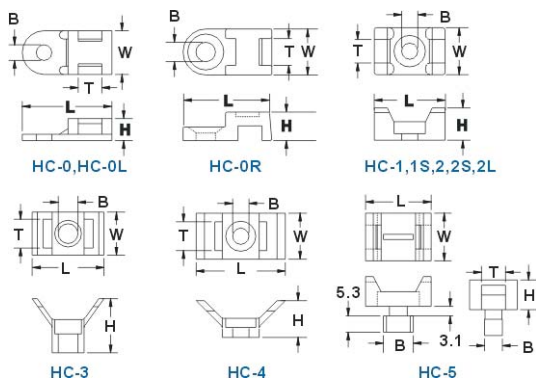

### KLS8-0406 SADDLE TYPE TIE MOUNT Cable Clamp Series

Material : UL Approved Nylon66, 94V-2  
Screw applied. Unique cradle design provides maximum stability and rigidity to wire bundle

Unit:mm

Item No.	H	L	W	T	B	Packing
HC-0	5	19.6	9.5	5.2	3.7	100pcs
HC-0L	5	19	9.5	5	5.2	
HC-0R	6.2	19.1	10	5.4	4.2	
HC-1	7	15	10	5	3.5	
HC-1S	5.9	12.8	7	4	3.3	
HC-2S	9.8	23	16	9	5	
HC-2	9.8	23	16	9	6	
HC-2L	9.8	23	16	9	6.5	
HC-3	17.5	23	13.8	9.5	5.3	
HC-4	11.6	30	14.7	9.3	5.0	
HC-5	9.7	21.3	15.5	7.8	5.8*9.7	

### KLS8-0407 Adhesive Flat Cable Clamp Series

Mode of finest P.V.C. backed with quality adhesive tape.  
Conduct your flat cable neatly and firmly.  
Insert your cable into the clamp and your job is done.  
Color: Grey

Unit:mm

Item No.	L	W	H	Packing
FC-15	15	25	10	100pcs
FC-20	20	25	10	
FC-25	25	25	10	
FC-28	28	25	10	
SFC-15	15	13	6	
SFC-20	20	13	6	
SFC-25	25	13	6	
SFC-28	28	13	6	