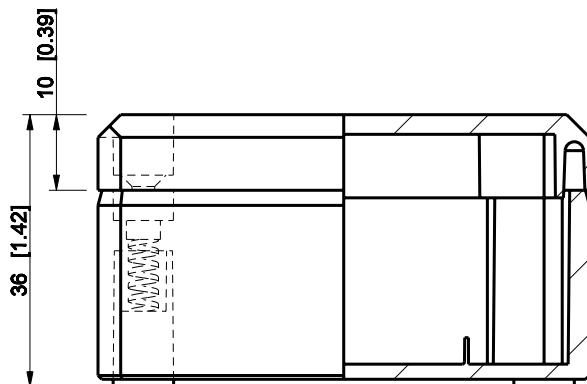

ID	Description	Date	By	Appr.
A				

Dimensions in mm [inches]

Material: Polycarbonate, fiberglass-reinforced

Color: RAL 7035

Supplier:

Tool No:

Weight [kg]: 0.04

Volume:

ENSTO
ENSTO CONTROL

DPCP050704G

Scale: 1:1 Date: 18.12.08

By: PKOs

Checked:

Ctrl:

Replaces:

Replaced:

Drw No: A

Ref: -

Code: DPCP050704G

Sheet No:

model DPCP050704G PART

drawing CUBO_D_1_DRAWING