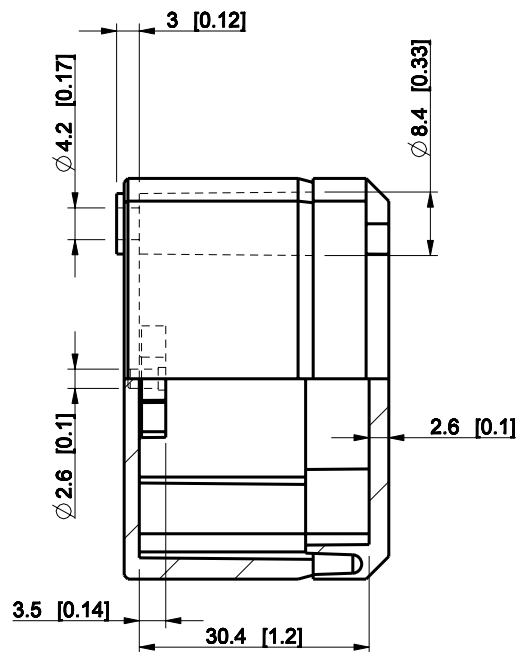

ID	Description	Date	By	Appr.
A				

Dimensions in mm [inches]

Material: Polycarbonate, fiberglass-reinforced

Color: RAL 7035

Supplier:

Tool No:

Weight [kg]: 0.04

Volume:

ENSTO
ENSTO CONTROL

DPCP050704G

Scale: 1:1 Date: 18.12.08

By: PKOs

Checked:

Ctrl:

Replaces:

Replaced:

Drw No: A

Ref: -

Code: DPCP050704G

Sheet No:

model DPCP050704G PART

drawing CUBO_D_1_DRAWING