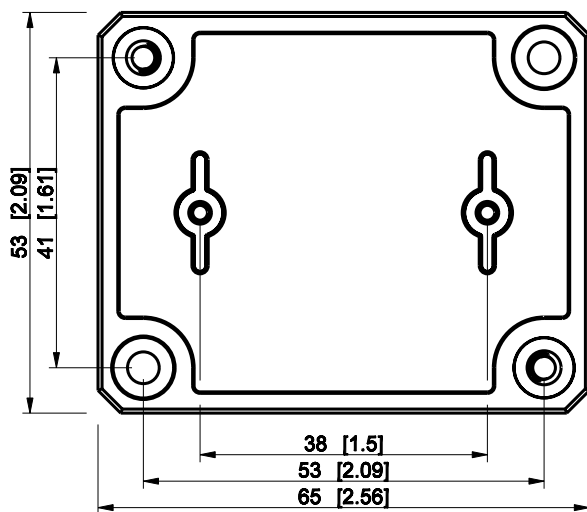

ID	Description	Date	By	Appr.
A				

Dimensions in mm [inches]

Material: Polycarbonate, fiberglass-reinforced

Color: RAL 7035

Supplier:

Tool No:

Weight [kg]: 0.04

Volume:

ENSTO
ENSTO CONTROL

DPCP050704G

Scale: 1:1 Date: 18.12.08

By: PKOs

Checked:

Ctrl:

Replaces:

Replaced:

Drw No: A

Ref: -

Code: DPCP050704G

Sheet No:

model DPCP050704G PART

drawing CUBO_D_1_DRAWING