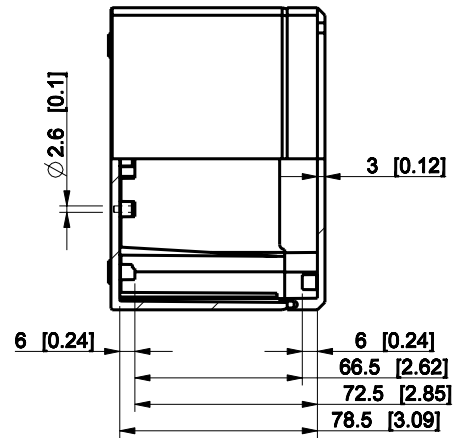

ID	Description	Date	By	Appr.
A				

Dimensions in mm [inches]

Material: Polycarbonate, fiberglass-reinforced	Color: RAL 7035
--	-----------------

Supplier:	Tool No:	Weight [kg]: 0.39	Volume:
-----------	----------	-------------------	---------

**DPCP122009G**

Scale	Date	18.12.08
1:3	By	PKos
-	Checked	
-	Ctrl	

Replaces:	
Replaced:	
Drw No:	A
Ref:	-
Code:	DPCP122009G
Sheet No:	

model DPCP122009G PART  
 drawing CUBO\_D\_DRAWING