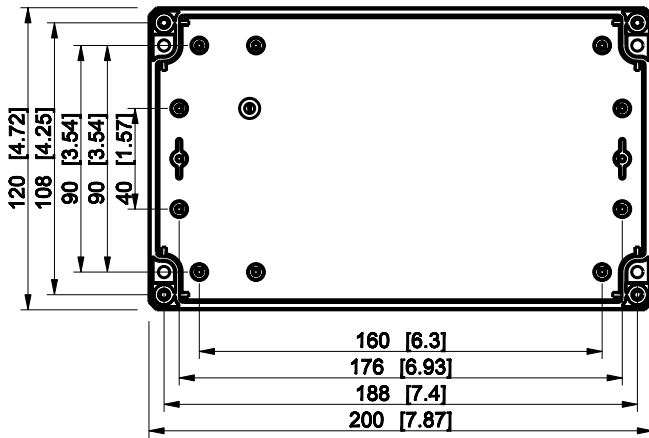

ID	Description	Date	By	Appr.
A				

Dimensions in mm [inches]

Material: Polycarbonate, fiberglass-reinforced	Color: RAL 7035
--	-----------------

Supplier:	Tool No:	Weight [kg]: 0.39	Volume:
-----------	----------	-------------------	---------

**DPCP122009G**

Scale	Date	18.12.08
1:3	By	PKos
-	Checked	
-	Ctrl	

Replaces:	
Replaced:	
Drw No:	A
Ref:	-
Code:	DPCP122009G
Sheet No:	

model DPCP122009G PART  
 drawing CUBO\_D\_DRAWING