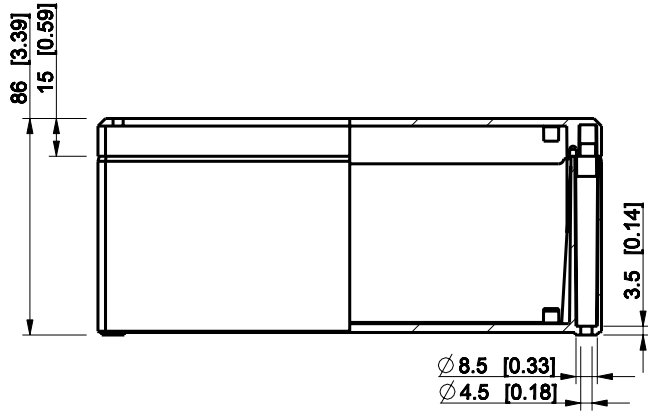

ID	Description	Date	By	Appr.
A				

Dimensions in mm [inches]

Material: Polycarbonate, fiberglass-reinforced	Color: RAL 7035
--	-----------------

Supplier:	Tool No:	Weight [kg]: 0.39	Volume:
-----------	----------	-------------------	---------

**DPCP122009G**

Scale	Date	18.12.08
1:3	By	PKos
-	Checked	
-	Ctrl	

Replaces:	
Replaced:	
Drw No:	A
Ref:	-
Code:	DPCP122009G
Sheet No:	

model DPCP122009G PART  
 drawing CUBO\_D\_DRAWING