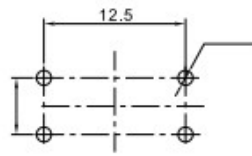

KFC TACT SWITCH SERIES

PC.B LAYOUT(TOP VIEW)

KAN1211-0751B

PC.B LAYOUT(TOP VIEW)

KAN0641-0431B SMD

PC.B LAYOUT(TOP VIEW)

KAN1210-0731B

PC.B LAYOUT(TOP VIEW)

KAN0541-0163B

PC.B LAYOUT(TOP VIEW)

KAN0442-0252C