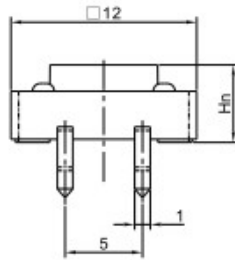

KFC TACT SWITCH SERIES

PC.B LAYOUT(TOP VIEW)

KAN1211-0751B

PC.B LAYOUT(TOP VIEW)

KAN0641-0431B SMD

PC.B LAYOUT(TOP VIEW)

KAN1210-0731B

PC.B LAYOUT(TOP VIEW)

KAN0541-0163B

PC.B LAYOUT(TOP VIEW)

KAN0442-0252C