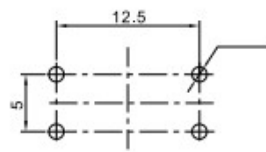

KFC TACT SWITCH SERIES

PC.B LAYOUT(TOP VIEW)

KAN1211-0751B

PC.B LAYOUT(TOP VIEW)

KAN0641-0431B SMD

PC.B LAYOUT(TOP VIEW)

KAN1210-0731B

PC.B LAYOUT(TOP VIEW)

KAN0541-0163B

PC.B LAYOUT(TOP VIEW)

KAN0442-0252C