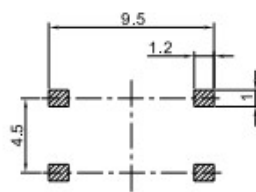

KFC TACT SWITCH SERIES

PC.B LAYOUT(TOP VIEW)

KAN1211-0751B

PC.B LAYOUT(TOP VIEW)

KAN0641-0431B SMD

PC.B LAYOUT(TOP VIEW)

KAN1210-0731B

PC.B LAYOUT(TOP VIEW)