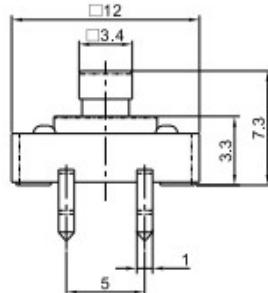

KFC TACT SWITCH SERIES

PC.B LAYOUT(TOP VIEW)

KAN1211-0751B

PC.B LAYOUT(TOP VIEW)

KAN0641-0431B SMD

PC.B LAYOUT(TOP VIEW)

KAN1210-0731B

PC.B LAYOUT(TOP VIEW)

KAN0541-0163B

PC.B LAYOUT(TOP VIEW)

KAN0442-0252C