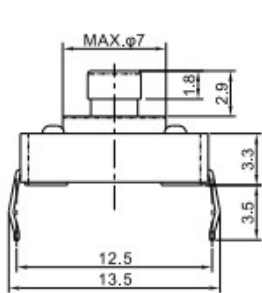

KFC TACT SWITCH SERIES

PC.B LAYOUT(TOP VIEW)

KAN1211-0751B

PC.B LAYOUT(TOP VIEW)

KAN0641-0431B SMD

PC.B LAYOUT(TOP VIEW)

KAN1210-0731B

PC.B LAYOUT(TOP VIEW)

KAN0541-0163B

PC.B LAYOUT(TOP VIEW)

KAN0442-0252C