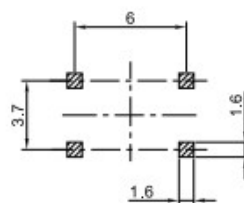

KFC TACT SWITCH SERIES

PC.B LAYOUT(TOP VIEW)

KAN1211-0751B

PC.B LAYOUT(TOP VIEW)

KAN0641-0431B SMD

PC.B LAYOUT(TOP VIEW)

KAN1210-0731B

PC.B LAYOUT(TOP VIEW)

KAN0541-0163B

PC.B LAYOUT(TOP VIEW)

KAN0442-0252C