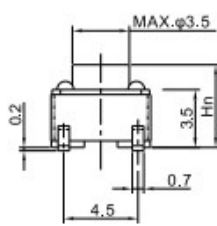

KFC TACT SWITCH SERIES

PC.B LAYOUT(TOP VIEW)

KAN1211-0751B

PC.B LAYOUT(TOP VIEW)

KAN0641-0431B SMD

PC.B LAYOUT(TOP VIEW)

KAN1210-0731B

PC.B LAYOUT(TOP VIEW)

KAN0541-0163B

PC.B LAYOUT(TOP VIEW)

KAN0442-0252C