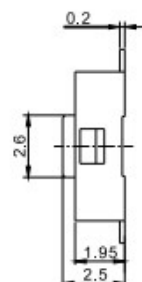

KFC TACT SWITCH SERIES

PC.B LAYOUT(TOP VIEW)

KAN1211-0751B

PC.B LAYOUT(TOP VIEW)

KAN0641-0431B SMD

PC.B LAYOUT(TOP VIEW)

KAN1210-0731B

PC.B LAYOUT(TOP VIEW)

KAN0541-0163B

PC.B LAYOUT(TOP VIEW)

KAN0442-0252C