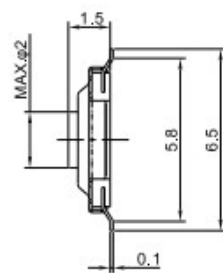

KFC TACT SWITCH SERIES

PC.B LAYOUT(TOP VIEW)

KAN1211-0751B

PC.B LAYOUT(TOP VIEW)

KAN0641-0431B SMD

PC.B LAYOUT(TOP VIEW)

KAN1210-0731B

PC.B LAYOUT(TOP VIEW)

KAN0541-0163B

PC.B LAYOUT(TOP VIEW)

KAN0442-0252C