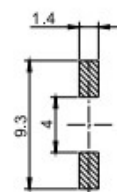

KFC TACT SWITCH SERIES

PC.B LAYOUT(TOP VIEW)

KAN1211-0751B

PC.B LAYOUT(TOP VIEW)

KAN0641-0431B SMD

PC.B LAYOUT(TOP VIEW)

KAN1210-0731B

PC.B LAYOUT(TOP VIEW)

KAN0541-0163B

PC.B LAYOUT(TOP VIEW)

KAN0442-0252C