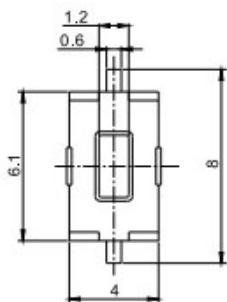

KFC TACT SWITCH SERIES

PC.B LAYOUT(TOP VIEW)

KAN1211-0751B

PC.B LAYOUT(TOP VIEW)

KAN0641-0431B SMD

PC.B LAYOUT(TOP VIEW)

KAN1210-0731B

PC.B LAYOUT(TOP VIEW)

KAN0541-0163B

PC.B LAYOUT(TOP VIEW)

KAN0442-0252C