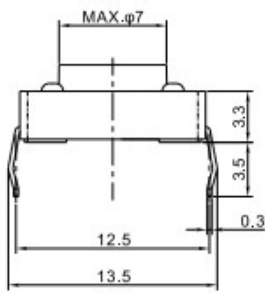

KFC TACT SWITCH SERIES

PC.B LAYOUT(TOP VIEW)

KAN1211-0751B

PC.B LAYOUT(TOP VIEW)

KAN0641-0431B SMD

PC.B LAYOUT(TOP VIEW)

KAN1210-0731B

PC.B LAYOUT(TOP VIEW)

KAN0541-0163B

PC.B LAYOUT(TOP VIEW)

KAN0442-0252C