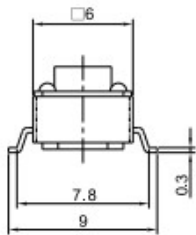

KFC TACT SWITCH SERIES

PC.B LAYOUT(TOP VIEW)

KAN1211-0751B

PC.B LAYOUT(TOP VIEW)

KAN0641-0431B SMD

PC.B LAYOUT(TOP VIEW)

KAN1210-0731B

PC.B LAYOUT(TOP VIEW)

KAN0541-0163B

PC.B LAYOUT(TOP VIEW)

KAN0442-0252C