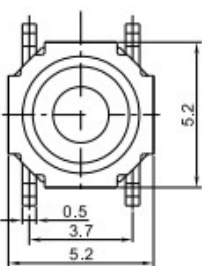

KFC TACT SWITCH SERIES

PC.B LAYOUT(TOP VIEW)

KAN1211-0751B

PC.B LAYOUT(TOP VIEW)

KAN0641-0431B SMD

PC.B LAYOUT(TOP VIEW)

KAN1210-0731B

PC.B LAYOUT(TOP VIEW)

KAN0541-0163B

PC.B LAYOUT(TOP VIEW)

KAN0442-0252C