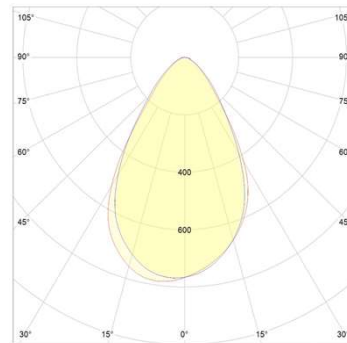

2.MECHANICAL SPECIFICATION

UNIT:MM

3.OPTICAL DATA

1) Simulation Data

Brand: Luxeon

LED model: 3030

Light colour: White

FWTM: H108.3°,V108.5°

FWHM: H66.6°,V66.6°

2) Test Data

Brand: Luxeon

LED model: 3030

Light colour: White

FWTM: H110.4°,V107.4°

FWHM: H64.2°,V67.2°

4.Usage and Maintenance