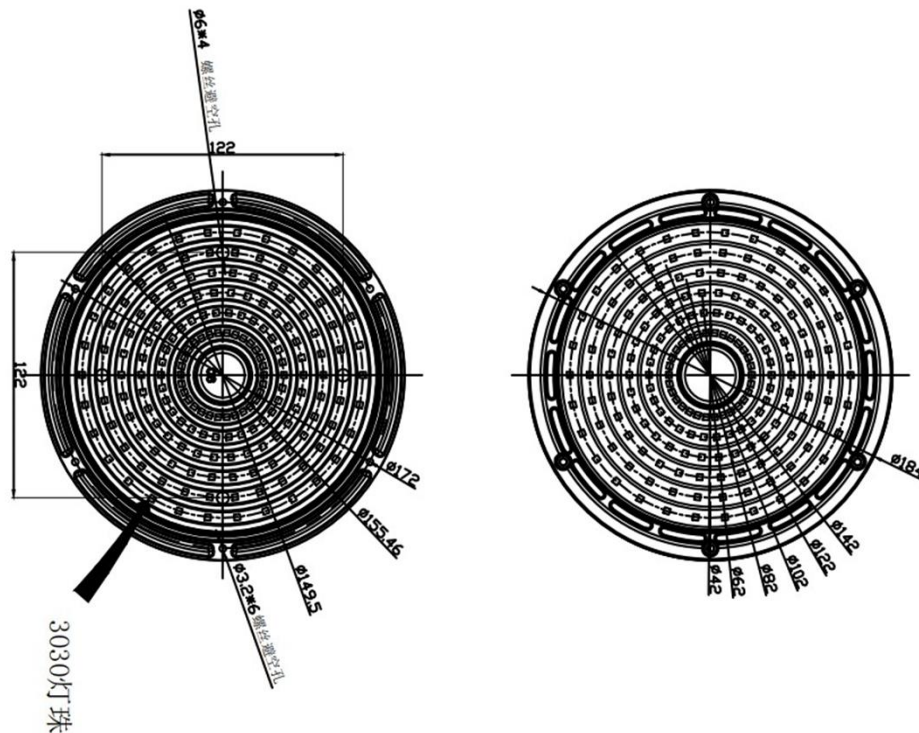

DATASHEET

UFO Highbay Lens

S01.01.01.068 _SS-D184-XX-60

1.General Information

- ✓ Lens Material: PC
- ✓ Size: D184MM
- ✓ Beam angle: 60°
- ✓ Compatibility: 3030/2835(PHILIPS/ LUMILEDS)
- ✓ Efficiency: 96%
- ✓ Fasten: Screw
- ✓ IP class: IP65
- ✓ Seal: Silicon gasket
- ✓ RoHS: YES
- ✓ Color: Matt

2.MECHANICAL SPECIFICATION

UNIT:MM

3.OPTICAL DATA

1) Simulation Data

Brand: Luxeon

LED model: 3030

Light colour: White

FWTM: H108.3°,V108.5°

FWHM: H66.6°,V66.6°

2) Test Data

Brand: Luxeon

LED model: 3030

Light colour: White

FWTM: H110.4°,V107.4°

FWHM: H64.2°,V67.2°

4.Usage and Maintenance