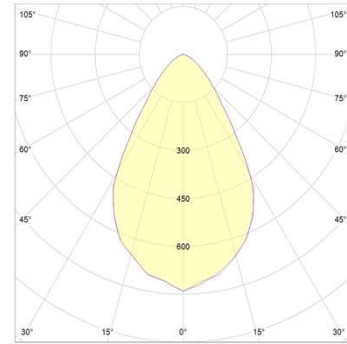

DATASHEET

UFO Highbay Lens

S01.01.01.068 _SS-D184-XX-60

1.General Information

- ✓ Lens Material: PC
- ✓ Size: D184MM
- ✓ Beam angle: 60°
- ✓ Compatibility: 3030/2835(PHILIPS/ LUMILEDS)
- ✓ Efficiency: 96%
- ✓ Fasten: Screw
- ✓ IP class: IP65
- ✓ Seal: Silicon gasket
- ✓ RoHS: YES
- ✓ Color: Matt

2.MECHANICAL SPECIFICATION

UNIT:MM

3.OPTICAL DATA

1) Simulation Data

Brand: Luxeon

LED model: 3030

Light colour: White

FWTM: H108.3°,V108.5°

FWHM: H66.6°,V66.6°

2) Test Data

Brand: Luxeon

LED model: 3030

Light colour: White

FWTM: H110.4°,V107.4°

FWHM: H64.2°,V67.2°

4.Usage and Maintenance