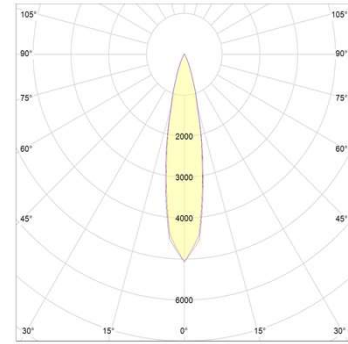

#### 1.General Information

- ✓ Lens Material: PC
- ✓ Size: 520X116MM
- ✓ Beam angle: 20°
- ✓ Compatibility: 5050(PHILIPS/ LUMILEDS/ NICHIA)
- ✓ Efficiency: 90%
- ✓ Fasten: Screw
- ✓ IP class: IP66
- ✓ Seal: Silicon gasket
- ✓ RoHS: YES
- ✓ Color: Matt

## 3.OPTICAL DATA

### 1) Simulation Data

Brand: Luxeon

LED model: 5050 Round

Light colour: White

FWTM: H43.5°,V43.8°

FWHM: H21.7°,V21.7°

### 2) Test Data

Brand: Not simulate

LED model: Not simulate

Light colour: Not simulate

FWTM: Not simulate

FWHM: Not simulate