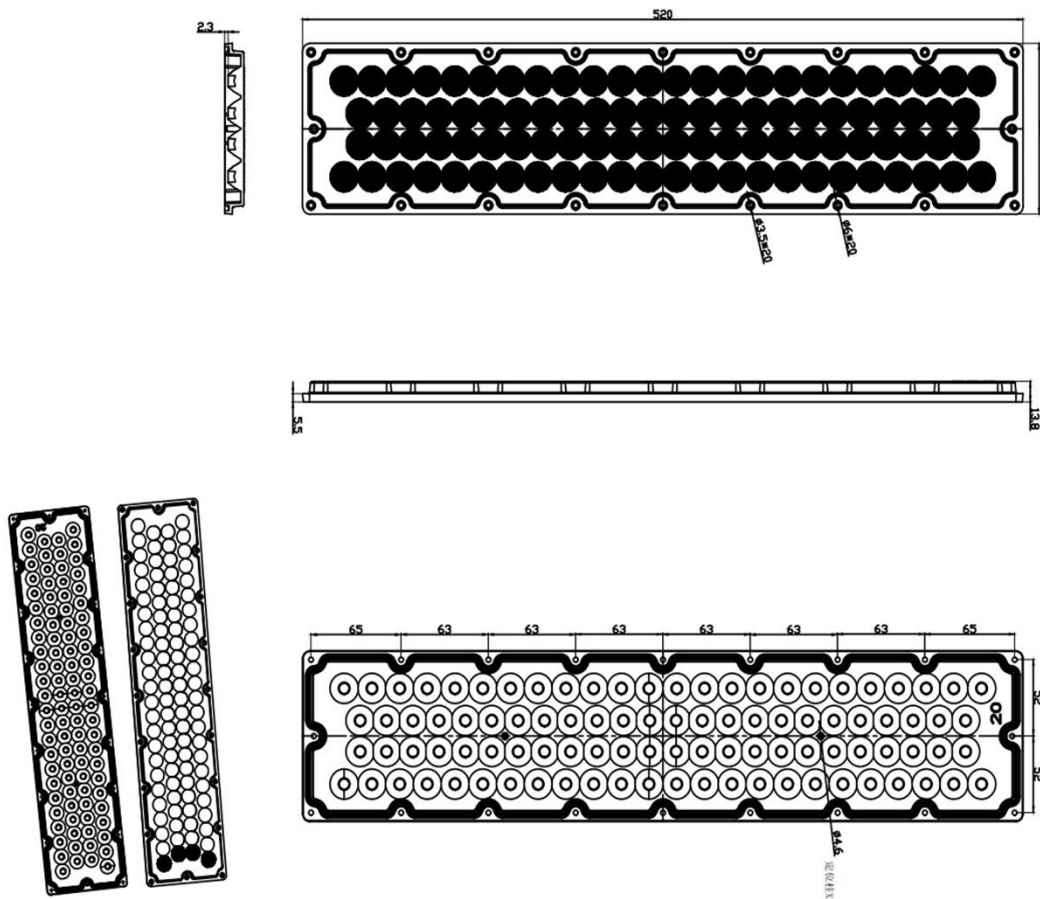

2.MECHANICAL SPECIFICATION

UNIT:MM