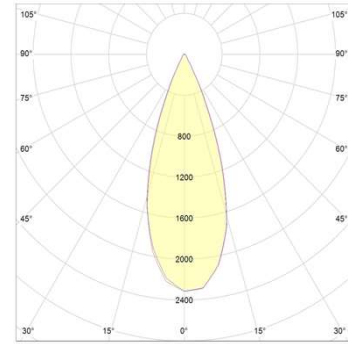

DATASHEET

SPORT LIGHT LENS S01.01.01.084 _SS-520X116-96-40

1.General Information

- ✓ Lens Material: PC
- ✓ Size: 520X116MM
- ✓ Beam angle: 40°
- ✓ Compatibility: 5050(PHILIPS/ LUMILEDS/ NICHIA)
- ✓ Efficiency: 90%
- ✓ Fasten: Screw
- ✓ IP class: IP66
- ✓ Seal: Silicon gasket
- ✓ RoHS: YES
- ✓ Color: Matt

2.MECHANICAL SPECIFICATION

UNIT:MM

3.OPTICAL DATA

1) Simulation Data

Brand: Luxeon

LED model: 5050 Round

Light colour: White

FWTM: H57.9°,V57.6°

FWHM: H38.5°,V38.4°

2) Test Data

Brand: Not simulate

LED model: Not simulate

Light colour: Not simulate

FWTM: Not simulate

FWHM: Not simulate

4.Usage and Maintenance