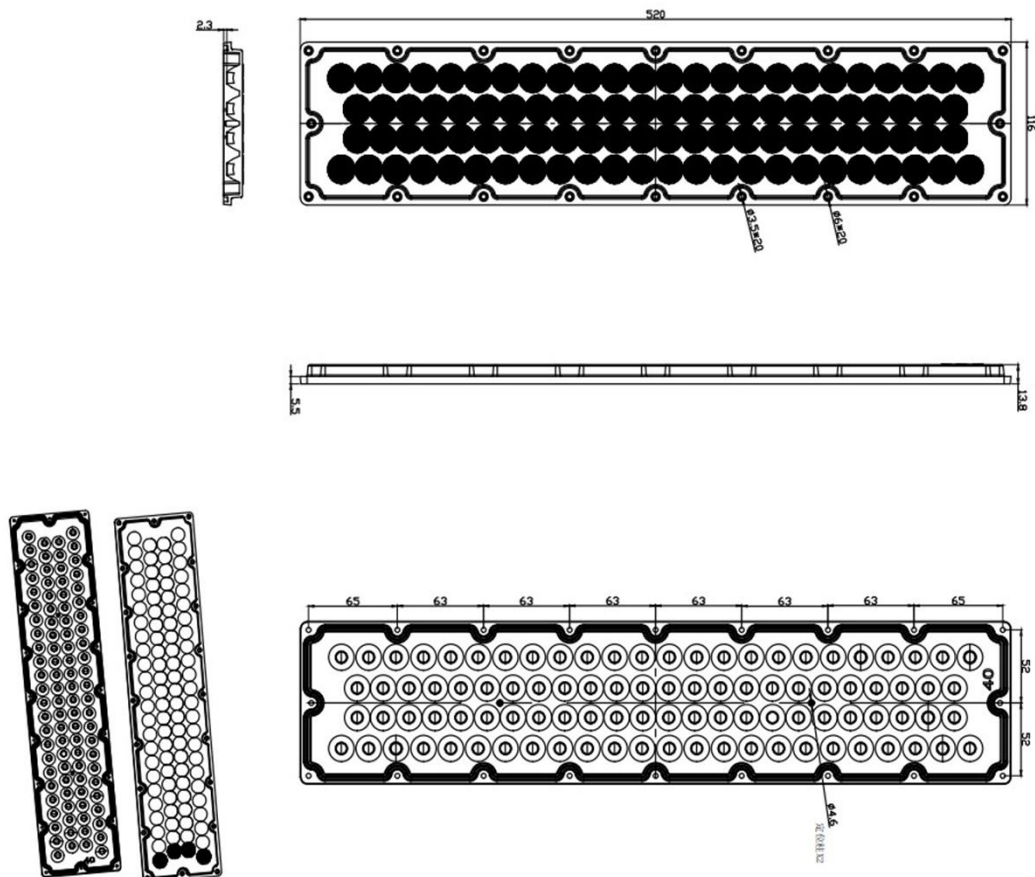

DATASHEET

SPORT LIGHT LENS S01.01.01.084 _SS-520X116-96-40

1.General Information

- ✓ Lens Material: PC
- ✓ Size: 520X116MM
- ✓ Beam angle: 40°
- ✓ Compatibility: 5050(PHILIPS/ LUMILEDS/ NICHIA)
- ✓ Efficiency: 90%
- ✓ Fasten: Screw
- ✓ IP class: IP66
- ✓ Seal: Silicon gasket
- ✓ RoHS: YES
- ✓ Color: Matt

2.MECHANICAL SPECIFICATION

UNIT:MM

3.OPTICAL DATA

1) Simulation Data

Brand: Luxeon

LED model: 5050 Round

Light colour: White

FWTM: H57.9°,V57.6°

FWHM: H38.5°,V38.4°

2) Test Data

Brand: Not simulate

LED model: Not simulate

Light colour: Not simulate

FWTM: Not simulate

FWHM: Not simulate

4.Usage and Maintenance