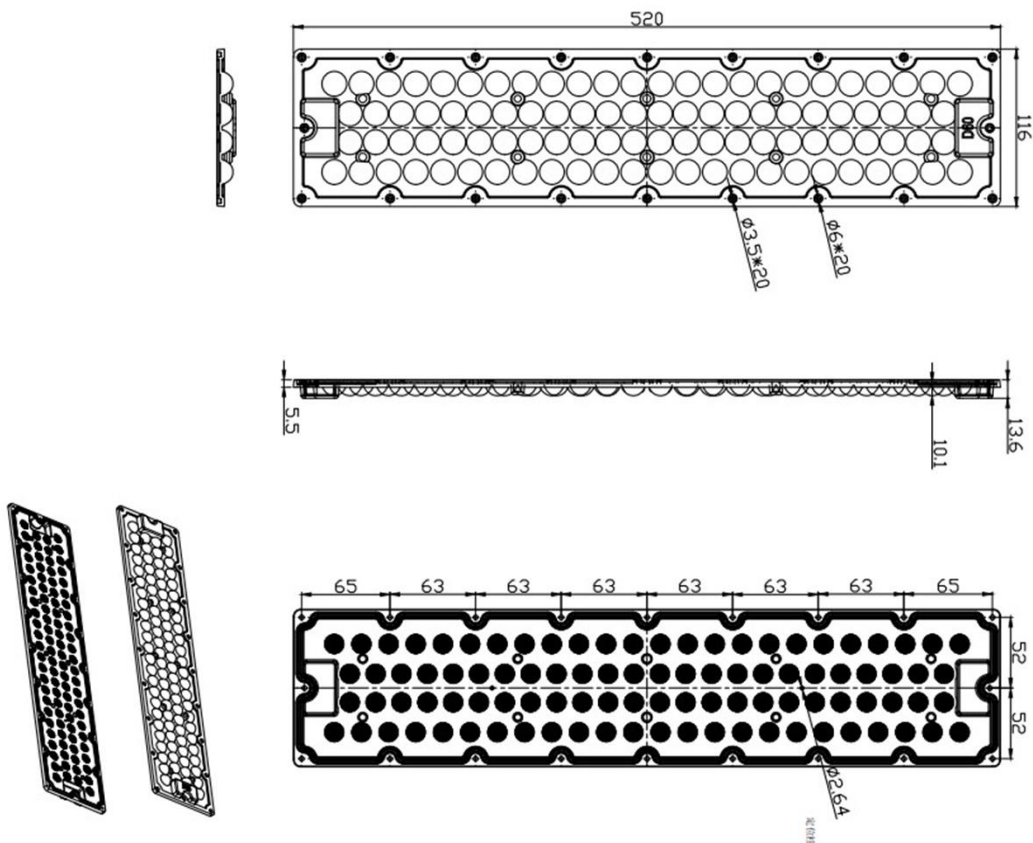

DATASHEET

SPORT LIGHT LENS S01.01.01.085 _SS-520X116-96-60

1.General Information

- ✓ Lens Material: PC
- ✓ Size: 520X116MM
- ✓ Beam angle: 60°
- ✓ Compatibility: 5050(PHILIPS/ LUMILEDS/ NICHIA)
- ✓ Efficiency: 90%
- ✓ Fasten: Screw
- ✓ IP class: IP66
- ✓ Seal: Silicon gasket
- ✓ RoHS: YES
- ✓ Color: Matt

2.MECHANICAL SPECIFICATION

UNIT:MM

3.OPTICAL DATA

1) Simulation Data

Brand: Luxeon

LED model: 5050 Round

Light colour: White

FWTM: H101.8°,V102.9°