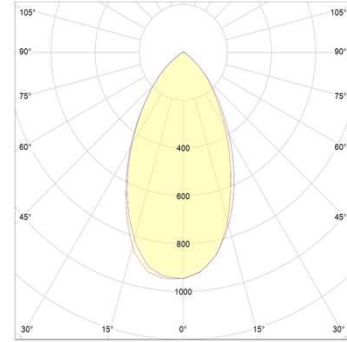

DATASHEET

SPORT LIGHT LENS S01.01.01.085 _SS-520X116-96-60

1.General Information

- ✓ Lens Material: PC
- ✓ Size: 520X116MM
- ✓ Beam angle: 60°
- ✓ Compatibility: 5050(PHILIPS/ LUMILEDS/ NICHIA)
- ✓ Efficiency: 90%
- ✓ Fasten: Screw
- ✓ IP class: IP66
- ✓ Seal: Silicon gasket
- ✓ RoHS: YES
- ✓ Color: Matt

2.MECHANICAL SPECIFICATION

UNIT:MM

3.OPTICAL DATA

1) Simulation Data

Brand: Luxeon

LED model: 5050 Round

Light colour: White

FWTM: H101.8°,V102.9°

FWHM: H57.9°,V56.9°

2) Test Data

Brand: Not simulate

LED model: Not simulate

Light colour: Not simulate

FWTM: Not simulate

FWHM: Not simulate

4.Usage and Maintenance