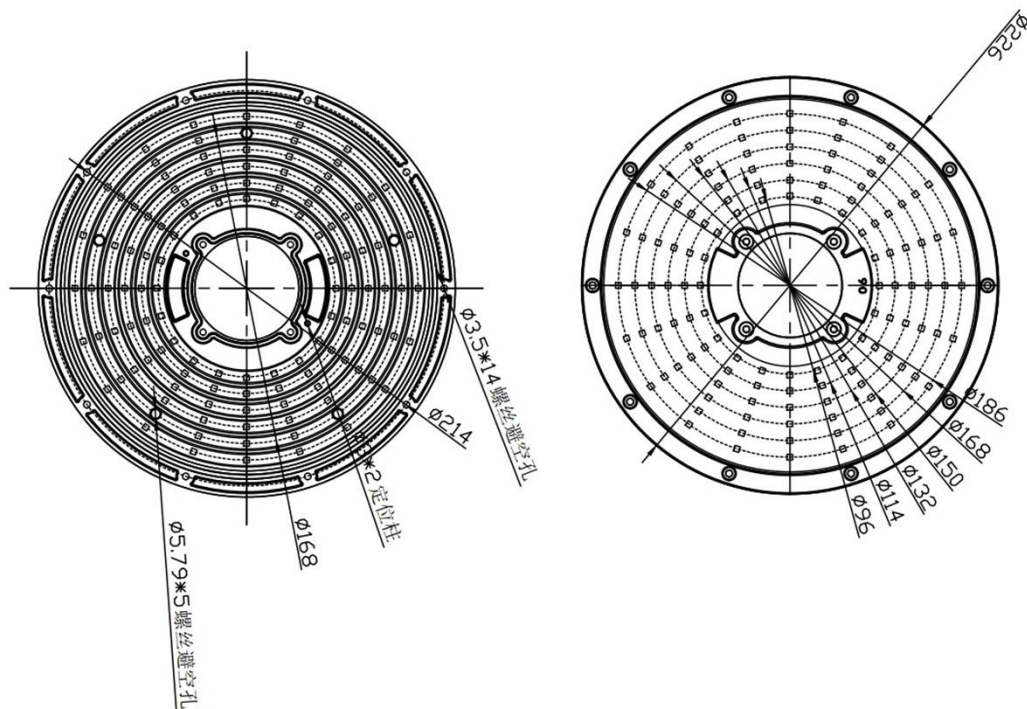

2.MECHANICAL SPECIFICATION

UNIT:MM