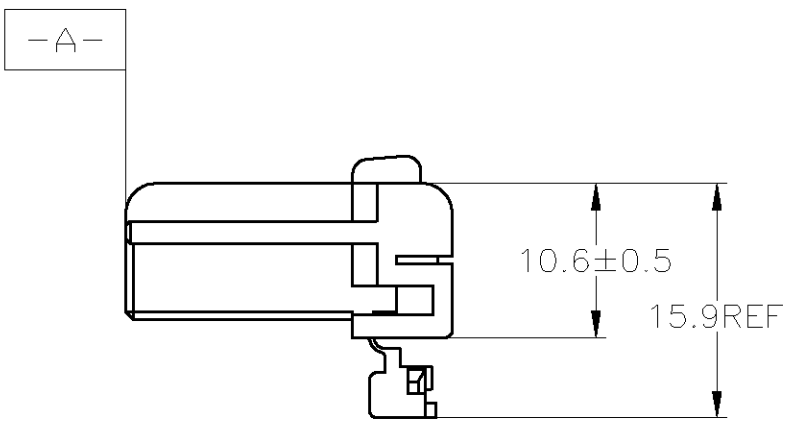

THIS DRAWING IS UNPUBLISHED. RELEASED FOR PUBLICATION
 © COPYRIGHT - By - ALL RIGHTS RESERVED.

LOC	DIST	REVISIONS					
J	-	P	LTR	DESCRIPTION	DATE	DWN	APVD
		D3	REVISED	ECR-12-021403	12DEC2012	TS	KB

- ▲ -A- 面より2mmの範囲で測定
- ▲ 相手ハウジングと所定の機能を満足して嵌合できること
- 3. 内装するリセプタクルコンタクトは、型番173630及び173631
- ▲ TO BE MEASURED WITHIN 2mm FROM -A-
- ▲ TO BE MATE WITH CAP HOUSING SMOOTHLY
- 3. APPLICABLE RECEPTACLE CONTACT PART NUMBERS 173630, 173631

MATERIAL 材料	PBT
FINISH 仕上	-

DWN	S.FUJITA	15JUL08
CHK	T.SHINOHARA	15JUL08
APVD	K.BETSUI	15JUL08
PRODUCT SPEC	製品規格 108-5216, 5264	
APPLICATION SPEC	取付適用規格	
WEIGHT	1.9g	

STE TE Connectivity

070 SERIES MULTILOCK CONNECTOR
3POSITION PLUG HOUSING