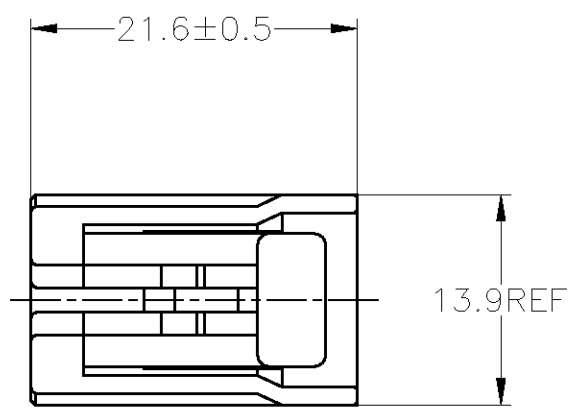

THIS DRAWING IS UNPUBLISHED. RELEASED FOR PUBLICATION
 © COPYRIGHT - By - ALL RIGHTS RESERVED.

LOC	DIST	REVISIONS					
J	-	P	LTR	DESCRIPTION	DATE	DWN	APVD
		D3	REVISED	ECR-12-021403	12DEC2012	TS	KB

- ▲ -A- 面より2mmの範囲で測定
- ▲ 相手ハウジングと所定の機能を満足して嵌合できること
- 3. 内装するリセプタクルコンタクトは、型番173630及び173631
- ▲ TO BE MEASURED WITHIN 2mm FROM -A-
- ▲ TO BE MATE WITH CAP HOUSING SMOOTHLY
- 3. APPLICABLE RECEPTACLE CONTACT PART NUMBERS 173630, 173631

THIS DRAWING IS A CONTROLLED DOCUMENT.

DIMENSIONS: 単位: 耗 mm	TOLERANCES UNLESS OTHERWISE SPECIFIED: 一般公差
	0 PLC ± -
	1 PLC ± -
	2 PLC ± -
	3 PLC ± -
	4 PLC ± -
ANGLES ± -	± -

一般公差 GENERAL TOLERANCE
0<* < 10 : ±0.2
10<* < 30 : ±0.25
30<* < 100 : ±0.3
ANGLES : ±3°