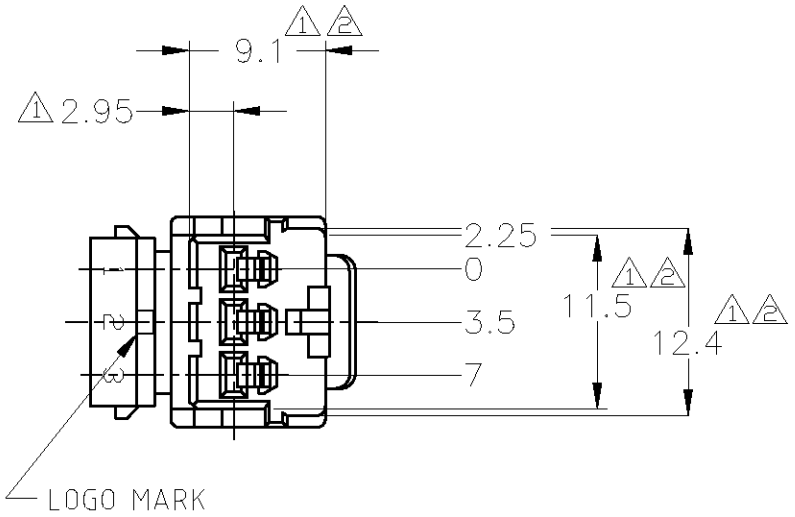

THIS DRAWING IS UNPUBLISHED. RELEASED FOR PUBLICATION
 © COPYRIGHT - By - ALL RIGHTS RESERVED.

LOC	DIST	REVISIONS					
J	-	P	LTR	DESCRIPTION	DATE	DWN	APVD
		D3	REVISED	ECR-12-021403	12DEC2012	TS	KB

- ▲ -A- 面より2mmの範囲で測定
- ▲ 相手ハウジングと所定の機能を満足して嵌合できること
- 3. 内装するリセプタクルコンタクトは、型番173630及び173631
- ▲ TO BE MEASURED WITHIN 2mm FROM -A-
- ▲ TO BE MATE WITH CAP HOUSING SMOOTHLY
- 3. APPLICABLE RECEPTACLE CONTACT PART NUMBERS 173630, 173631

THIS DRAWING IS A CONTROLLED DOCUMENT.

DIMENSIONS: 単位: 耗 mm	TOLERANCES UNLESS OTHERWISE SPECIFIED: 一般公差
	0 PLC ± -
	1 PLC ± -
	2 PLC ± -
	3 PLC ± -
	4 PLC ± -
ANGLES ± -	± -

一般公差 GENERAL TOLERANCE
0<* < 10 : ±0.2
10<* < 30 : ±0.25
30<* < 100 : ±0.3
ANGLES : ±3°

MATERIAL 材料	PBT
FINISH 仕上	-

DWN	S.FUJITA	15JUL08
CHK	T.SHINOHARA	15JUL08
APVD	K.BETSUI	15JUL08
PRODUCT SPEC	製品規格 108-5216, 5264	
APPLICATION SPEC	取付適用規格	
WEIGHT	1.9g	

STE TE Connectivity

070 SERIES MULTILOCK CONNECTOR
3POSITION PLUG HOUSING

SIZE	CAGE CODE	DRAWING NO 番号	RESTRICTED TO
A3	00779	C-174921	-
CUSTOMER DRAWING		SCALE 尺度	SHEET 1 OF 1
		REV	D3

Mouser Electronics

Authorized Distributor

Click to View Pricing, Inventory, Delivery & Lifecycle Information: